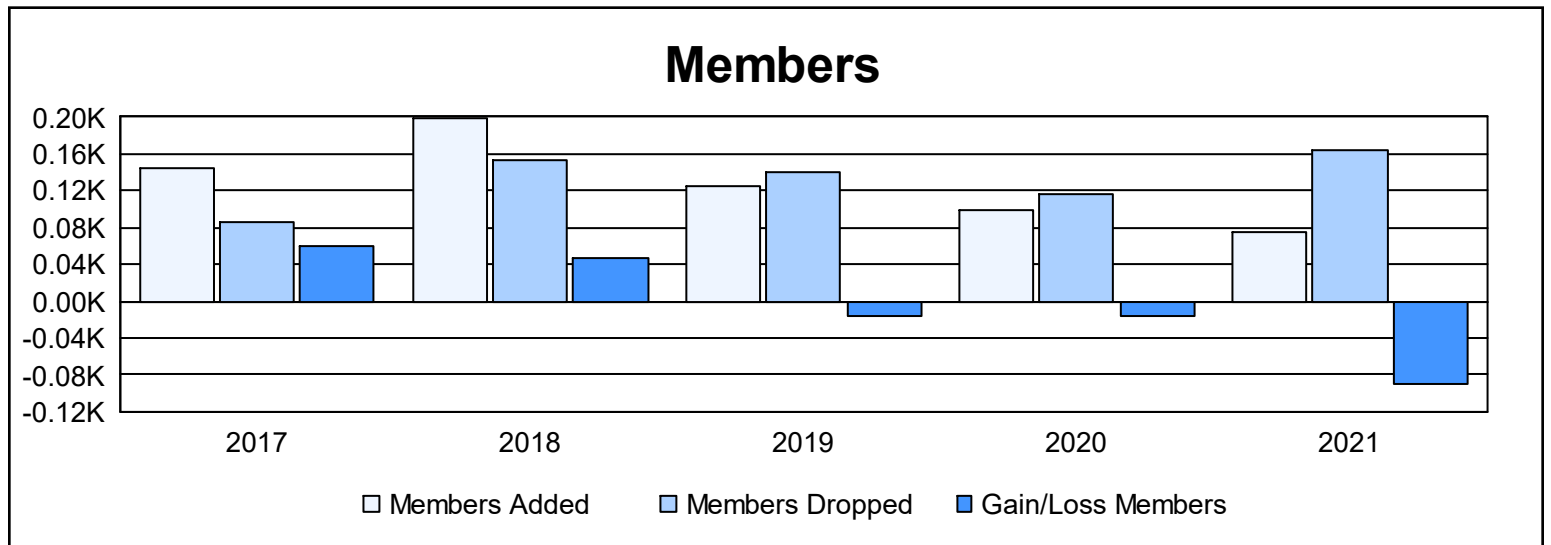

Year	New Clubs	Dropped Clubs	Gain/ Loss Clubs	New Members	Charter Members	Reinstate Members	Transfer Members	Total Member Added	Total Members Dropped	Gain/ Loss Members
2016-2017	1	0	1	122	20	1	1	144	85	59
2017-2018	2	1	1	132	56	3	8	199	153	46
2018-2019	1	0	1	98	21	3	2	124	141	-17
2019-2020	1	1	0	63	28	8	1	100	117	-17
2020-2021	1	2	-1	46	22	5	1	74	163	-89
<b>Average</b>	<b>1</b>	<b>1</b>	<b>0</b>	<b>92</b>	<b>29</b>	<b>4</b>	<b>3</b>	<b>128</b>	<b>132</b>	<b>-4</b>

### Membership Composition June 2021 Cumulative