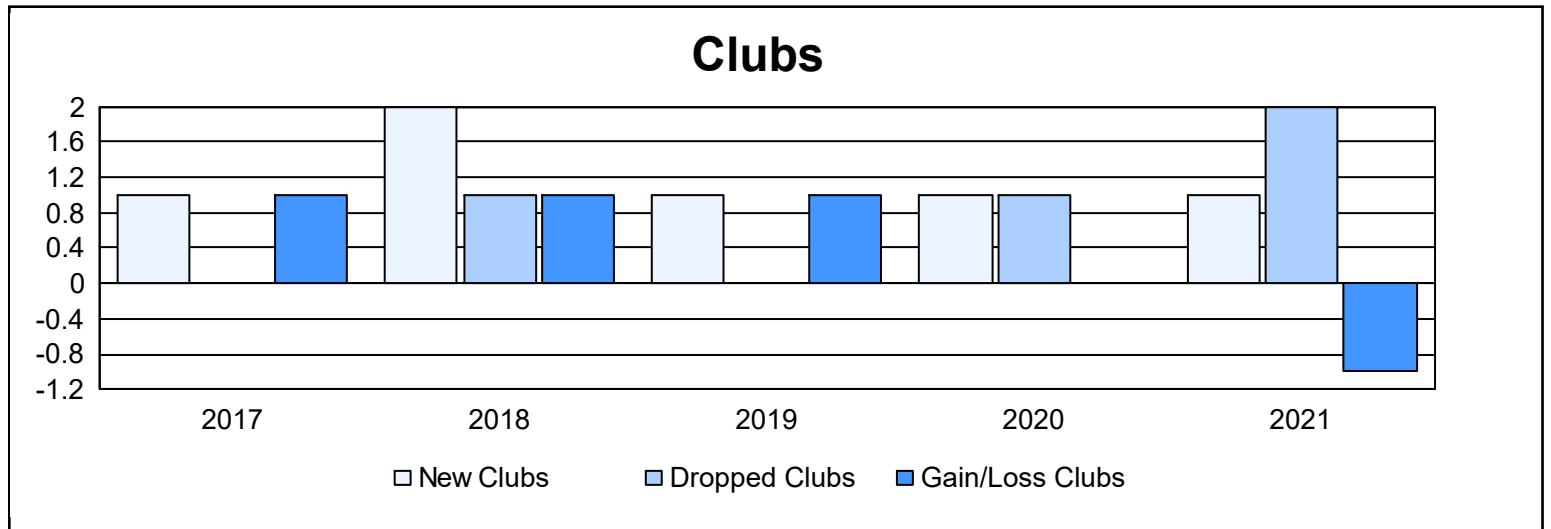

Year	New Clubs	Dropped Clubs	Gain/ Loss Clubs	New Members	Charter Members	Reinstate Members	Transfer Members	Total Member Added	Total Members Dropped	Gain/ Loss Members
2016-2017	1	0	1	122	20	1	1	144	85	59
2017-2018	2	1	1	132	56	3	8	199	153	46
2018-2019	1	0	1	98	21	3	2	124	141	-17
2019-2020	1	1	0	63	28	8	1	100	117	-17
2020-2021	1	2	-1	46	22	5	1	74	163	-89
<b>Average</b>	<b>1</b>	<b>1</b>	<b>0</b>	<b>92</b>	<b>29</b>	<b>4</b>	<b>3</b>	<b>128</b>	<b>132</b>	<b>-4</b>

### Membership Composition June 2021 Cumulative